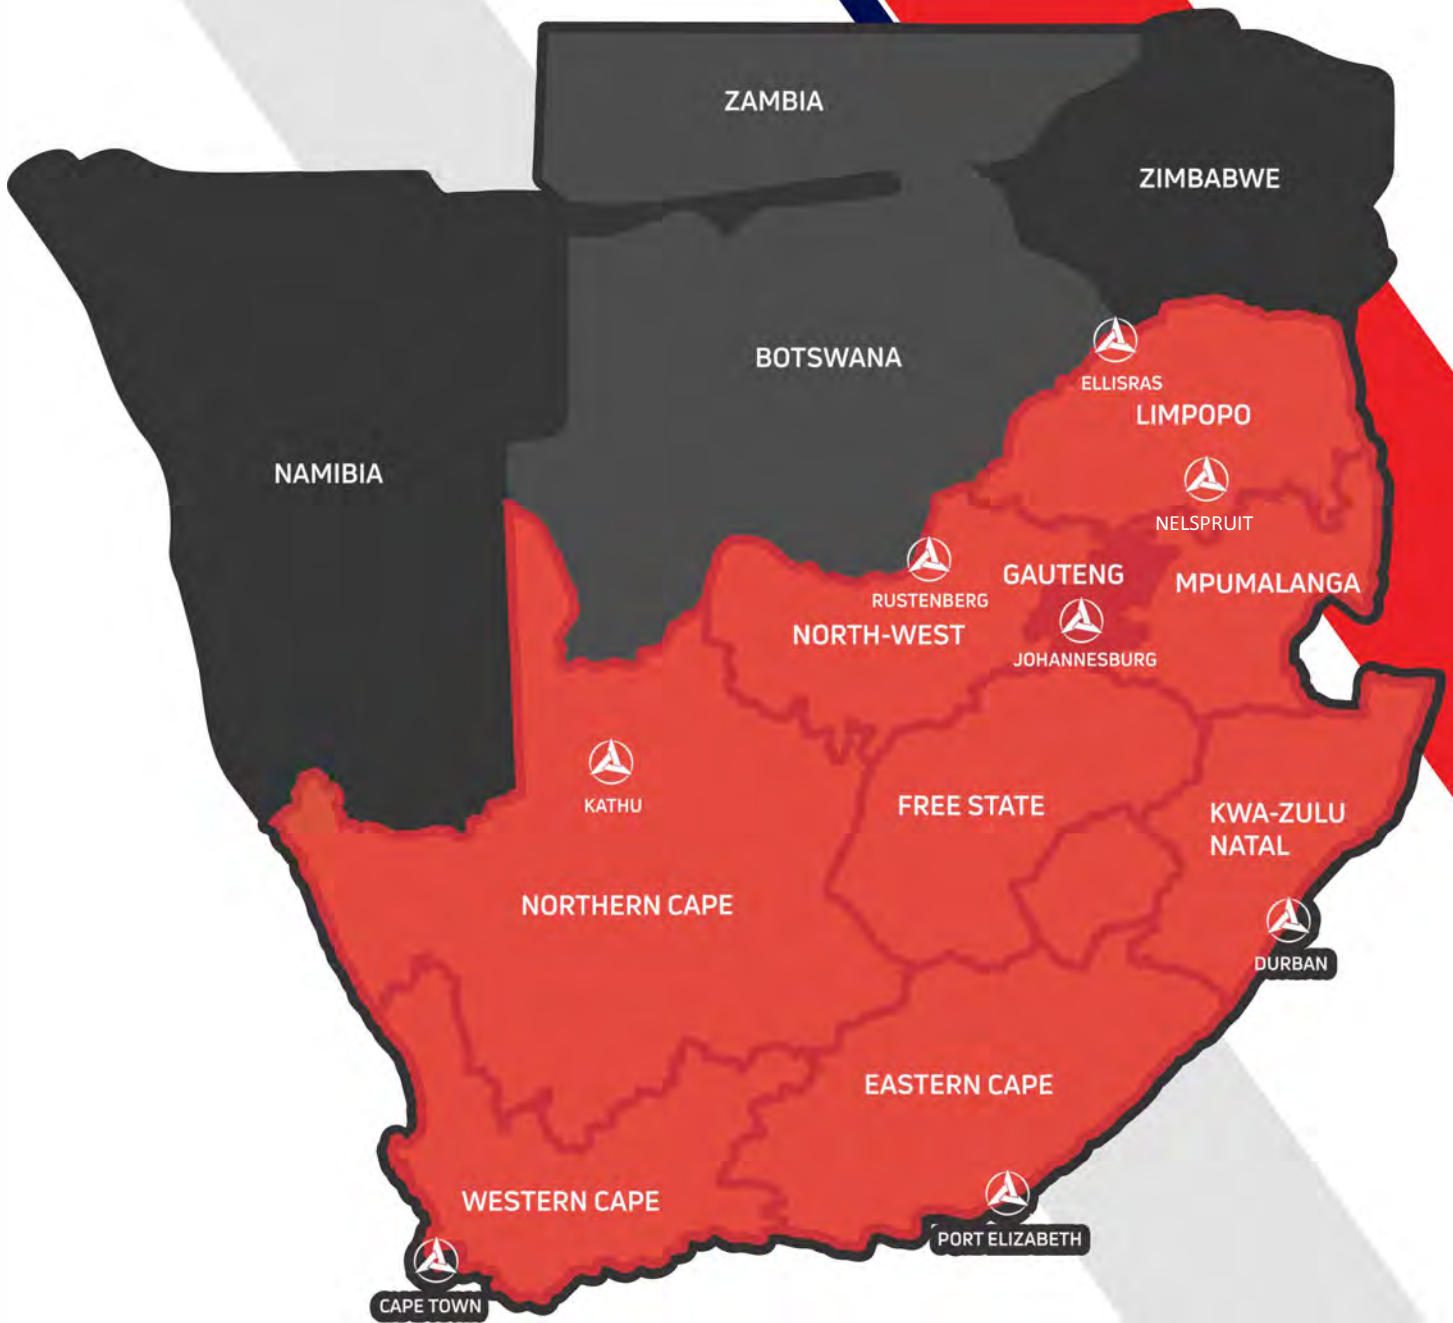

HEAD OFFICE

Cnr Romeo Street & Denne Road
Hughes, Boksburg 1459
Tel: 087 943 6151
Tel: 011 908 2377 / 8 / 9

SAVE MONEY!

Excellent financing options available:

Ts&Cs Subject to finance approval

EARTHMOVING EQUIPMENT

Trusted Equipment Solutions

SANY

Goscorearthmoving

earthmoving@goscor.co.za | www.goscorearthmoving.co.za

a Bud Group Company